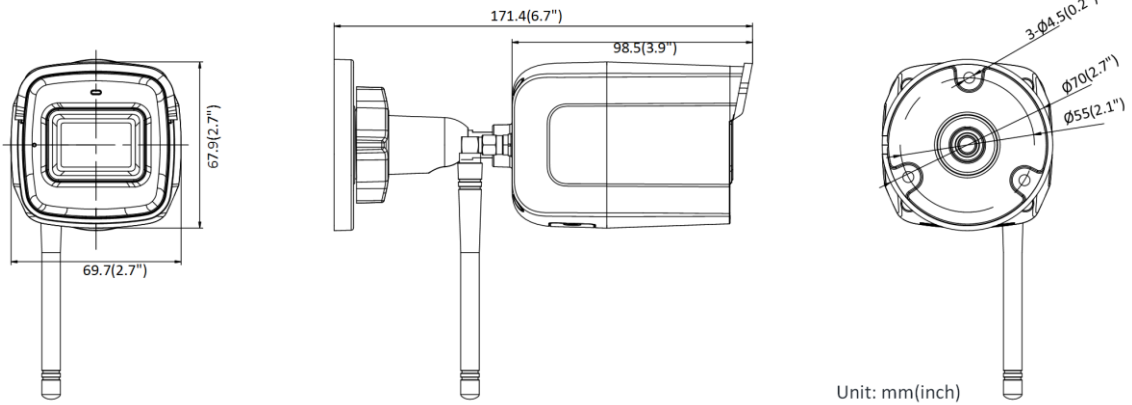

▪ **Available Model**

DS-2CD2021G1-IDW1 (D) (2.8/4/6 mm)

▪ **Dimension**

▪ **Accessory**

▪ **Optional**